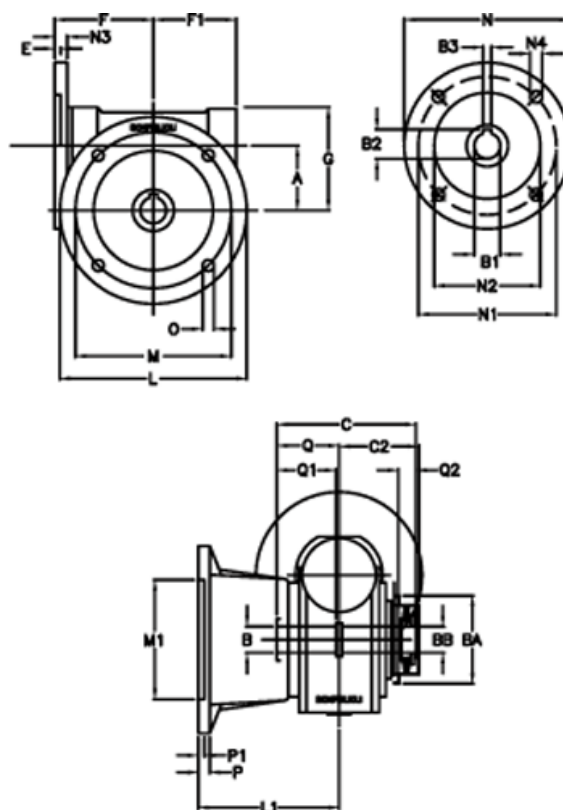

Data Sheet

Article number: 390204903662236

Description: Worm Gear with Torque Limiter
VF 49-L2-FA-36 P63B5

Measures

a = 49.5	C2 = 64	m = 90	P = 12
B = 25	Description = VF 49FA-xx-63B5	M1 = 70	P1 = 10
B1 E7 = 11	E = 3	N = 140	Q = 51.0
B2 = 12.8	F = 70	N1 = 115	Q1 = 41
B3 H9 = 4	F1 = 63	N2 = 95	Q2 = 15
BA = 63	g = 80	N3 = 10.5	
BB H7 = 14	L = 125	N4 = 9.5	
C = 105	L1 = 115	O = 10.5	